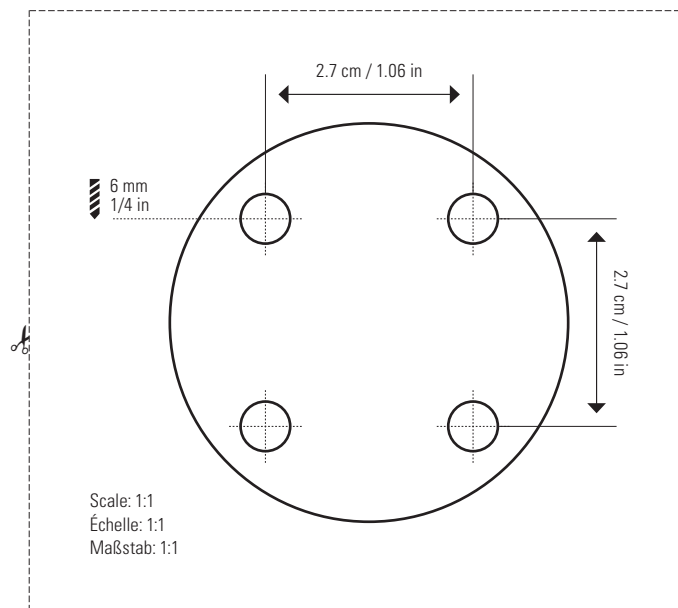

Maximum load 1.5 kg / 3.5 lbs
 Charge maximale 1.5 kg
 Maximale Belastung 1.5 kg

Warning

- Appropriate mounting materials must be selected according to wall conditions.
- Be especially cautious when setting up near children.
- Do not leave the product exposed to direct sunlight.
- Keep the product free from dirt and dust. If it becomes dirty, wipe it lightly with a soft cloth moistened with a little water and mild, neutral detergent. Benzene, thinner, and other volatile agents can cause permanent damage and should never be used for cleaning.
- Do not use Wall Mount for applications other than those specified in this guide or the packaging.